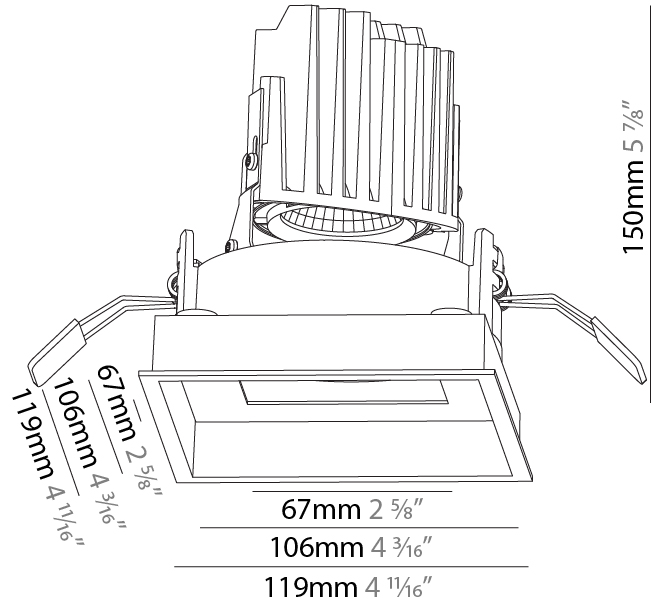

GENERAL

Series: Bioniq
Subseries: Bioniq Square Deep Comfort
Brand: Prolicht
Division: Architectural
Mounting Type: Recessed
Mounting Location: Ceiling
Subcategory: Downlight

PHYSICAL

Shape: Square
Length (mm): 119
Length (in): 4 ¹¹/₁₆
Width (mm): 119
Width (in): 4 ¹¹/₁₆
Depth (mm): 150
Depth (in): 5 ⁷/₈
Ceiling Thickness (mm): 10 / 12.5 / 15
Ceiling Thickness (in): 3/8 or 1/2 or 9/16
Min. Recessing Depth (mm): 170
Min. Recessing Depth (in): 6 ¹¹/₁₆
Light Distribution: Downlight
Weight (kg): 0.656
Weight (lbs): 1.45
Fixture Finish: SSR / BKV / CWI / CRY / HAB / UFT / ITA / RUA / FTG / MYG / LOD / PUS / FRO / FUP / KIA / POP / BLS / SPG / MEY / GOH / GUM / CHC / COM / ABZ / JAG / OBR / MOS / ROR
Fixture Material: Aluminum Die Cast
Cut-out Measurements: 114mm / 4 1/2" x 114mm / 4 1/2"

ELECTRICAL

Lamp Type: LED (Zhaga Standard)
Total Output Wattage (W): 15
Dimming: Dali Dimming
Driver Included: No
Driver Location: Recessed Housing
Driver Type: Constant Current - 120Vac
Housing: See components
Input Voltage (V): 120
Constant Current (MA): 350

LED

Number of LEDs: 1
Color Temperature (°K): Warm Dim
Max. Delivered Lumen (lm): 760
Nominal Lumen (lm): 1140
CRI: >90 CRI
Lamp Life (hrs): 50000

OPTICAL

Reflector: 20 / 40 / 60

RATINGS AND CERTIFICATIONS

Certified By: Certified for North American Standards
IP rating: IP20